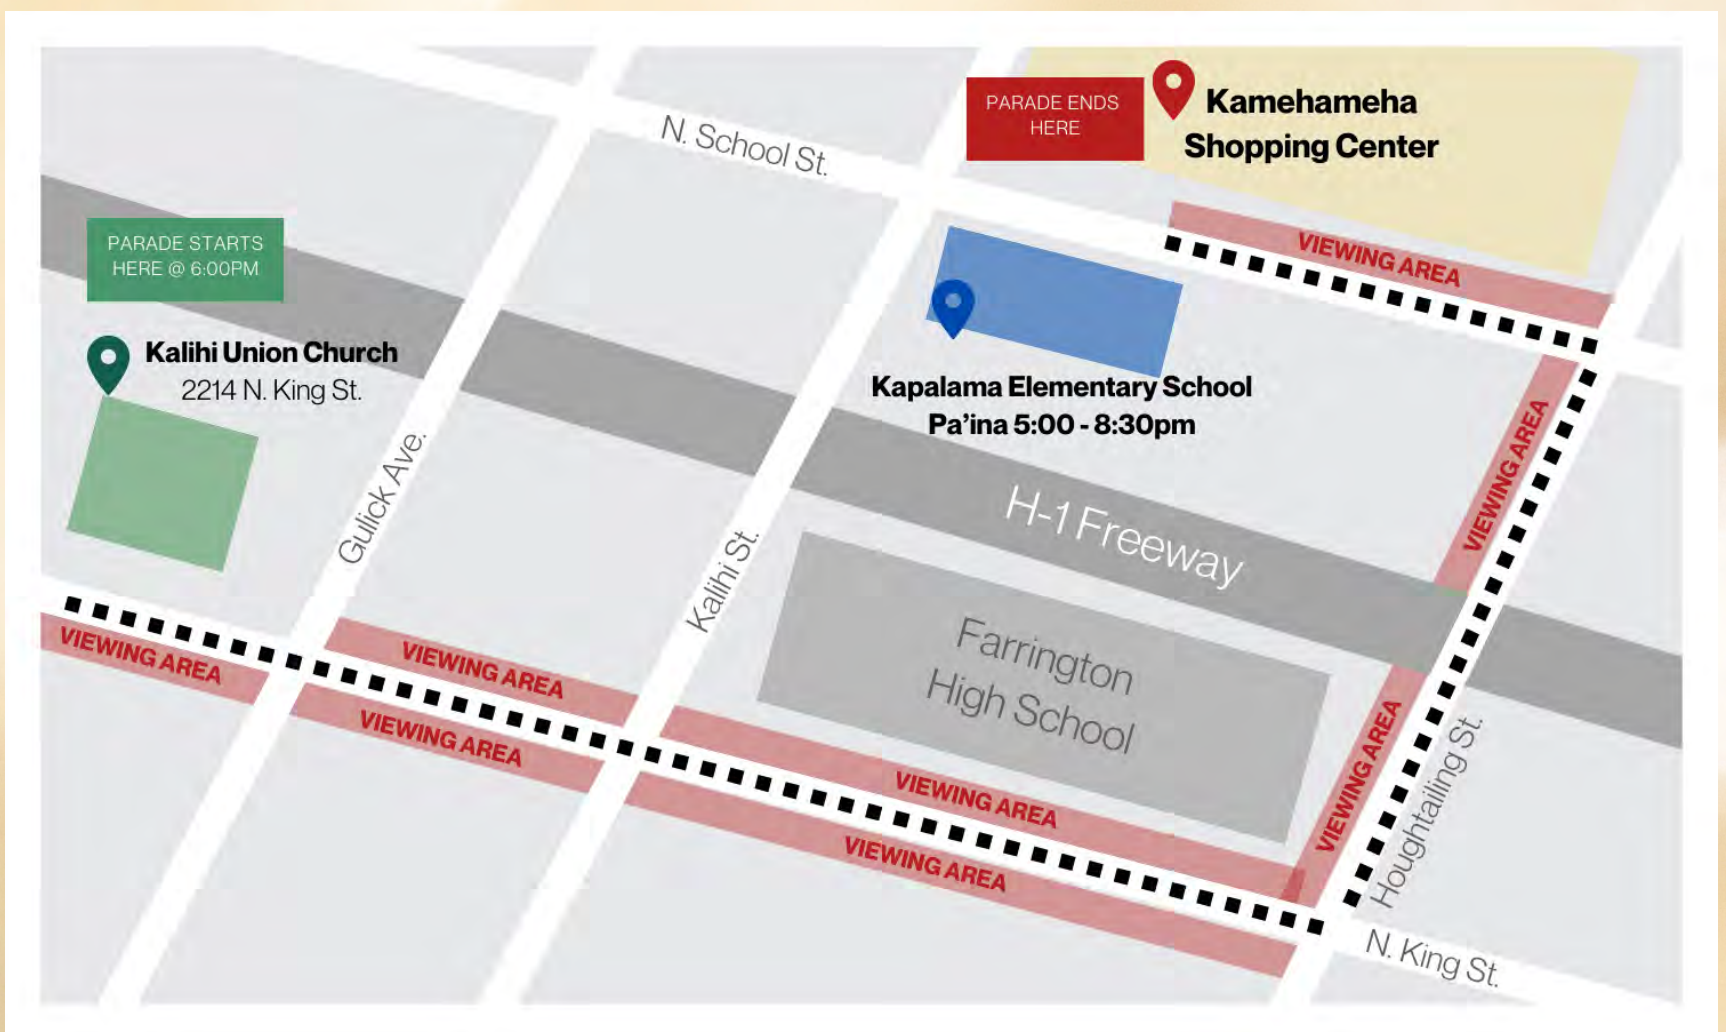

KALIHI BUSINESS
ASSOCIATION

74TH ANNUAL
Christmas
PARADE

PLEASE JOIN US FRIDAY, NOVEMBER 24, 2023
Begins at 6:00pm at Kalihi Union Church

Kalihi-Kapalama Pa'ina
5:00 - 8:30pm at Kapalama Elementary School