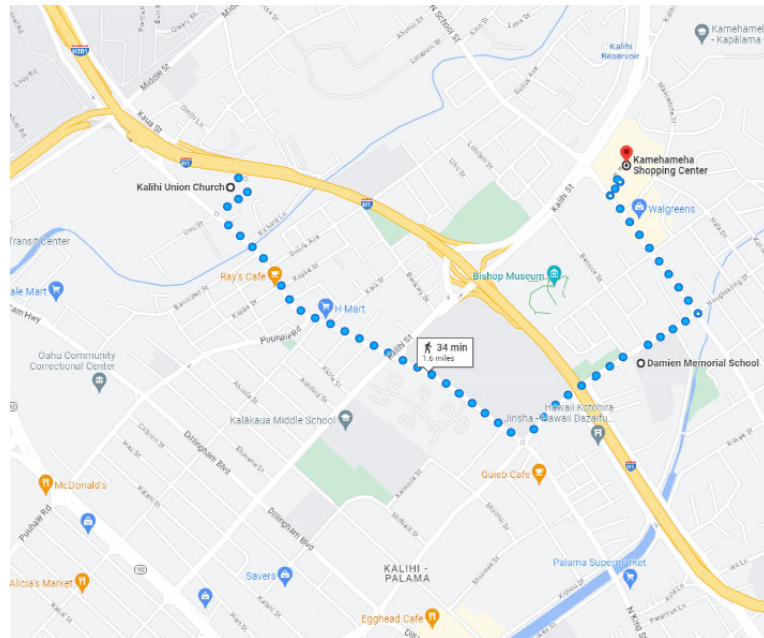

Friday November 24, 2023 (Black Friday), 6:00 pm – 7:00 pm.

Route: Start at Kalihi Union Church (2214 N King Street), continue along King Street pass Farrington High School, turn left at Houghtaling Street and head mauka, turn left at School Street and head ewa, end at Kamehameha Shopping Center.